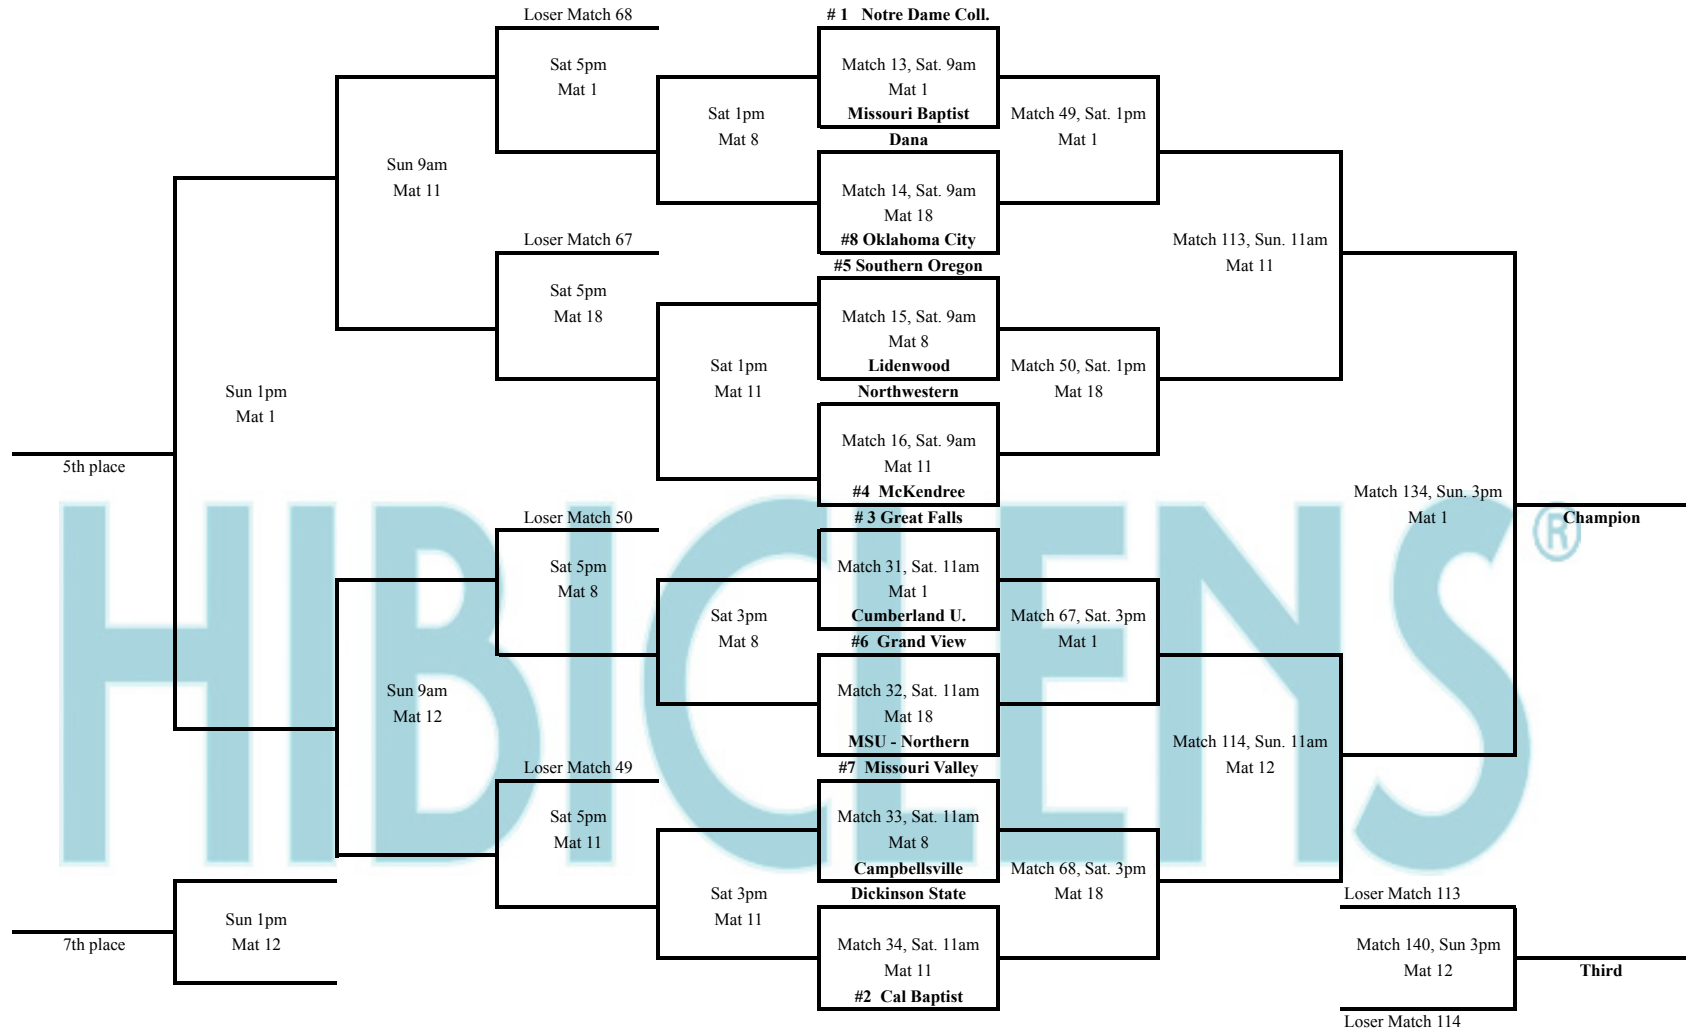

NWCA/Cliff Keen National Duals presented by Hibiclens - NAIA Division

NWCA/Cliff Keen National Duals - NJCAA Division

NWCA/ Cliff Keen National Duals presented by Hibiclens

#1 Oklahoma City Univ.

Match 17, Sat. 9am
Mat 9
#8 Bye
#5 Menlo

Match 18, Sat. 9am
Mat 10
#4 Jamestown
#3 Missouri Valley

Match 35, Sat. 11am
Mat 9
#6 Lindenwood
#7 Missouri Baptist

Match 36, Sat. 11am
Mat 10
#2 Simon Fraser

Match 117, Sun. 11am
Mat 7

Match 136, Sun. 3pm
Mat 7

Match 118, Sun. 11am
Mat 8

Loser Match 117
Match 142, Sun. 3pm
Mat 8

Champion

Third

Loser Match 17

Match 105, Sun. 9am
Mat 7
Loser Match 18

Loser Match 35
Match 106, Sun. 9am
Mat 8
Loser Match 36

Match 124, Sun. 1pm
Mat 7

Fifth

Loser Match 105
Match 130, Sun. 1pm
Mat 8
Loser Match 106

Seventh