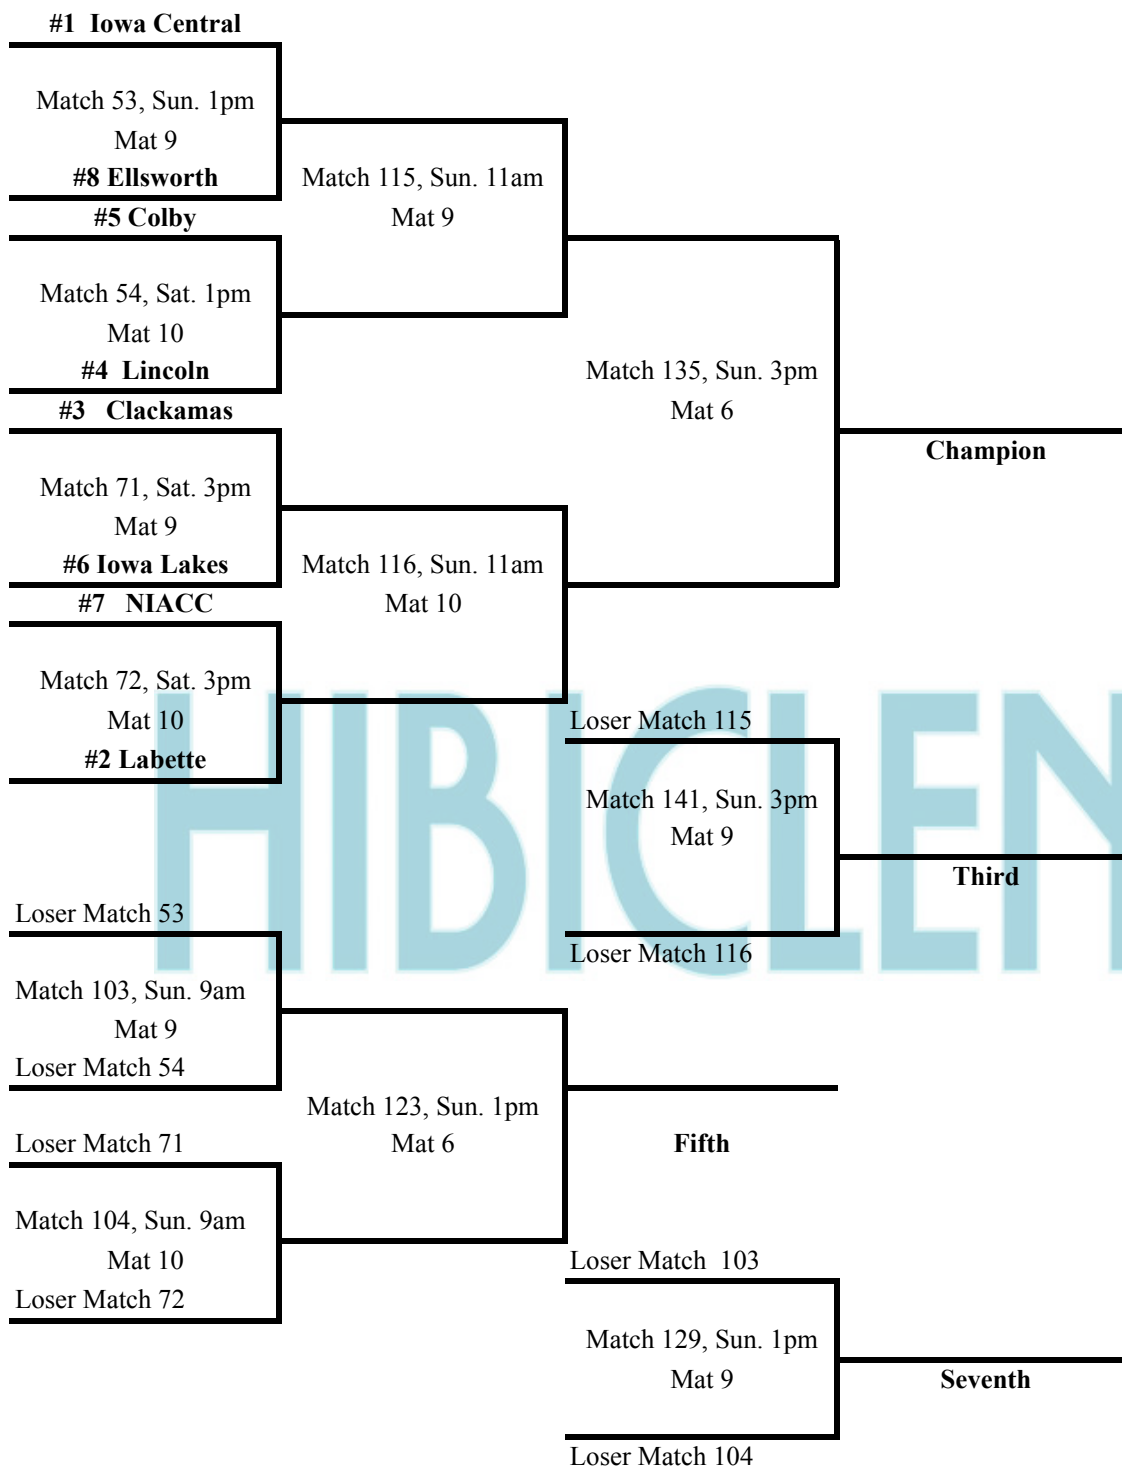

NWCA/Cliff Keen National Duals - NJCAA Division