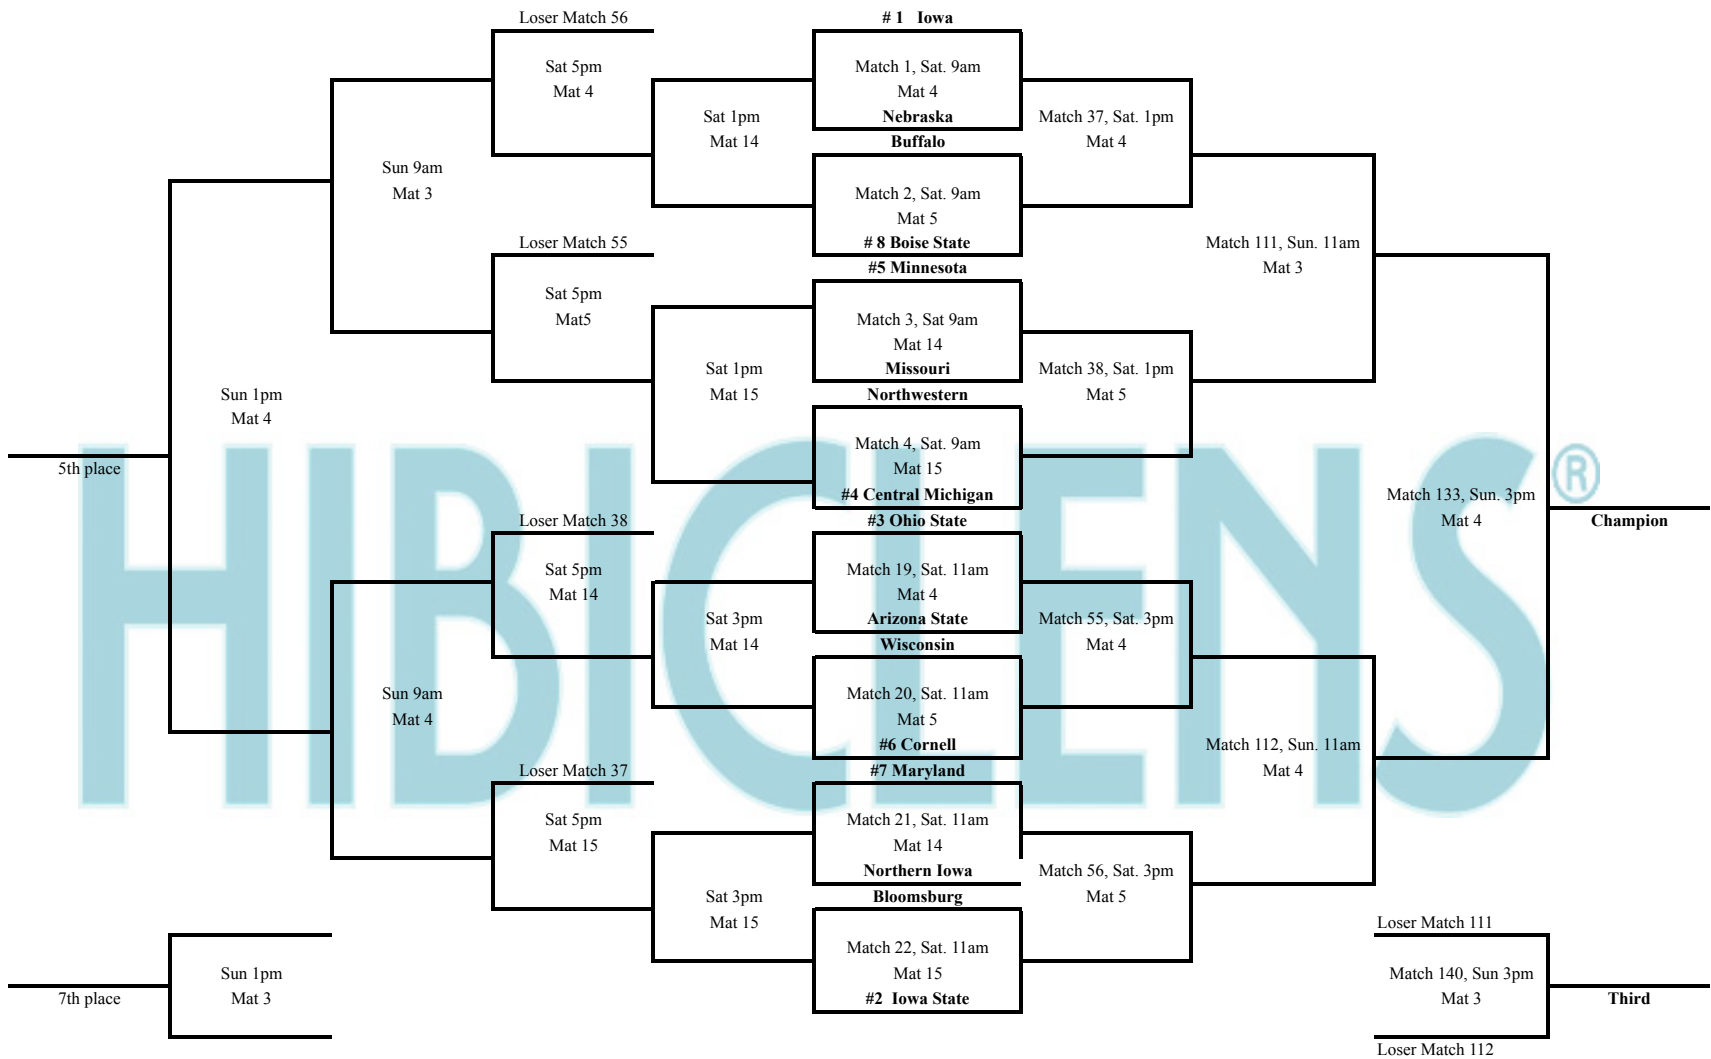

NWCA/Cliff Keen National Duals presented by Hibiclens - Division I