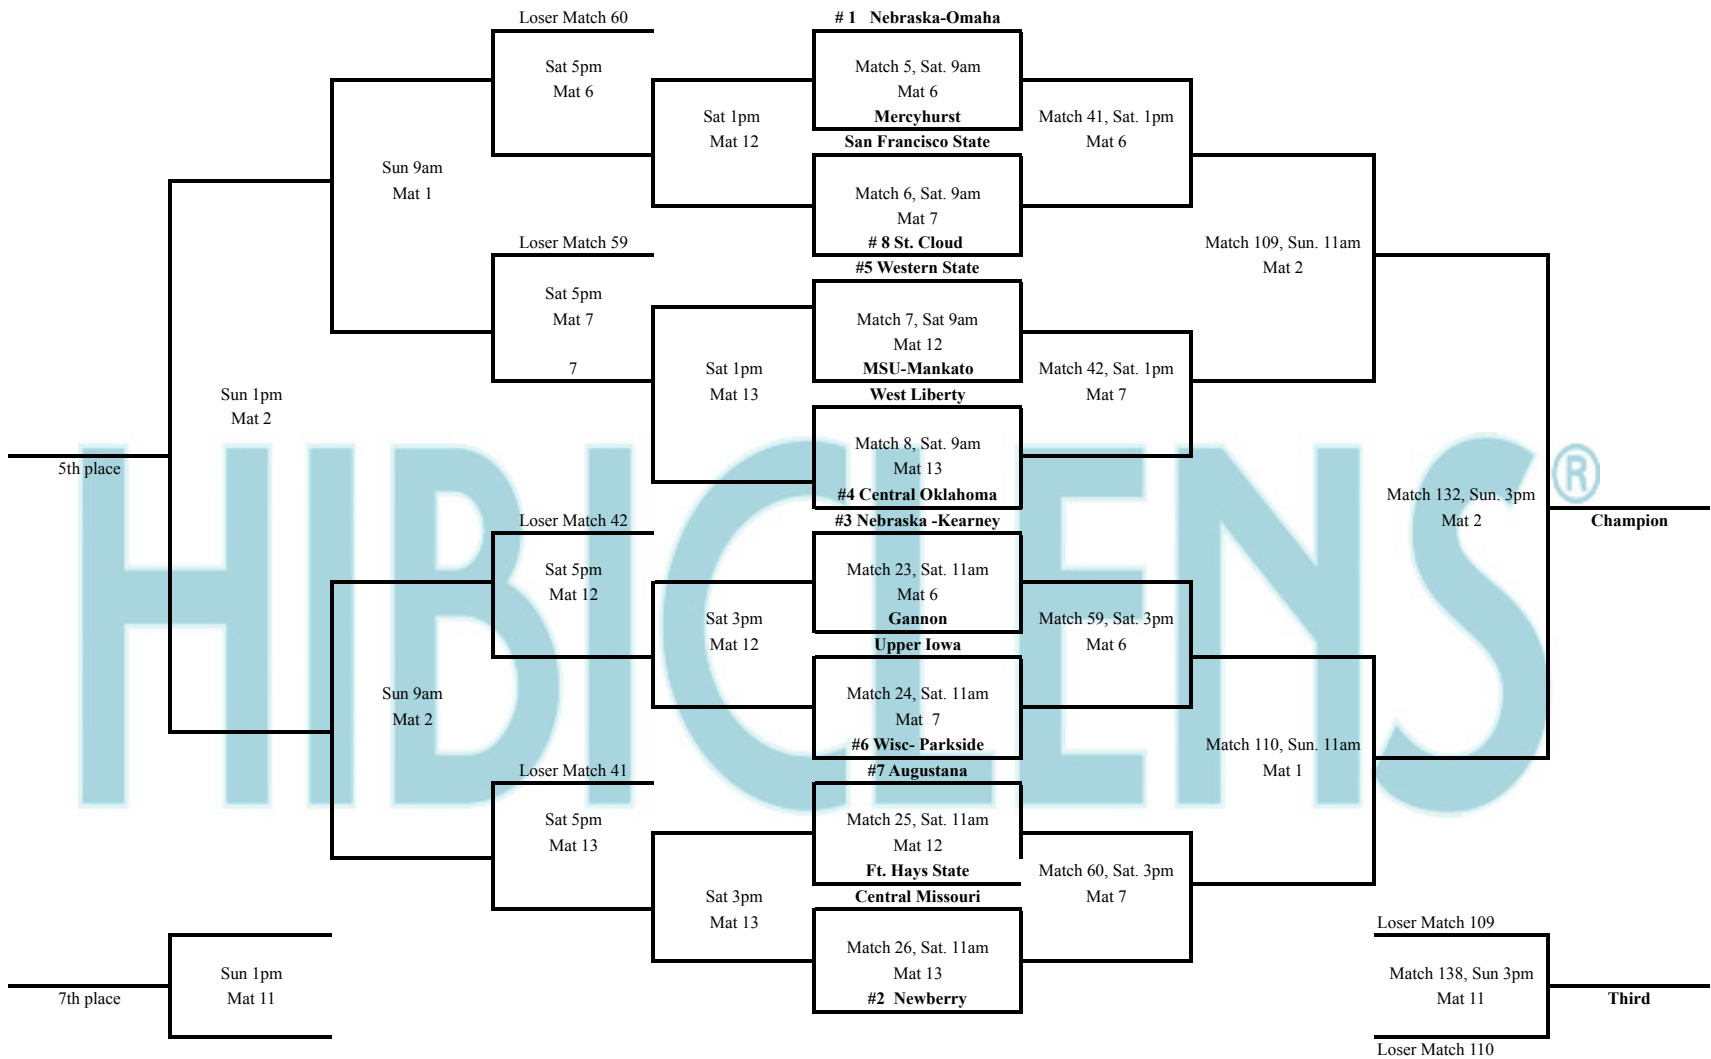

NWCA/Cliff Keen National Duals presented by Hibiclens - Division II