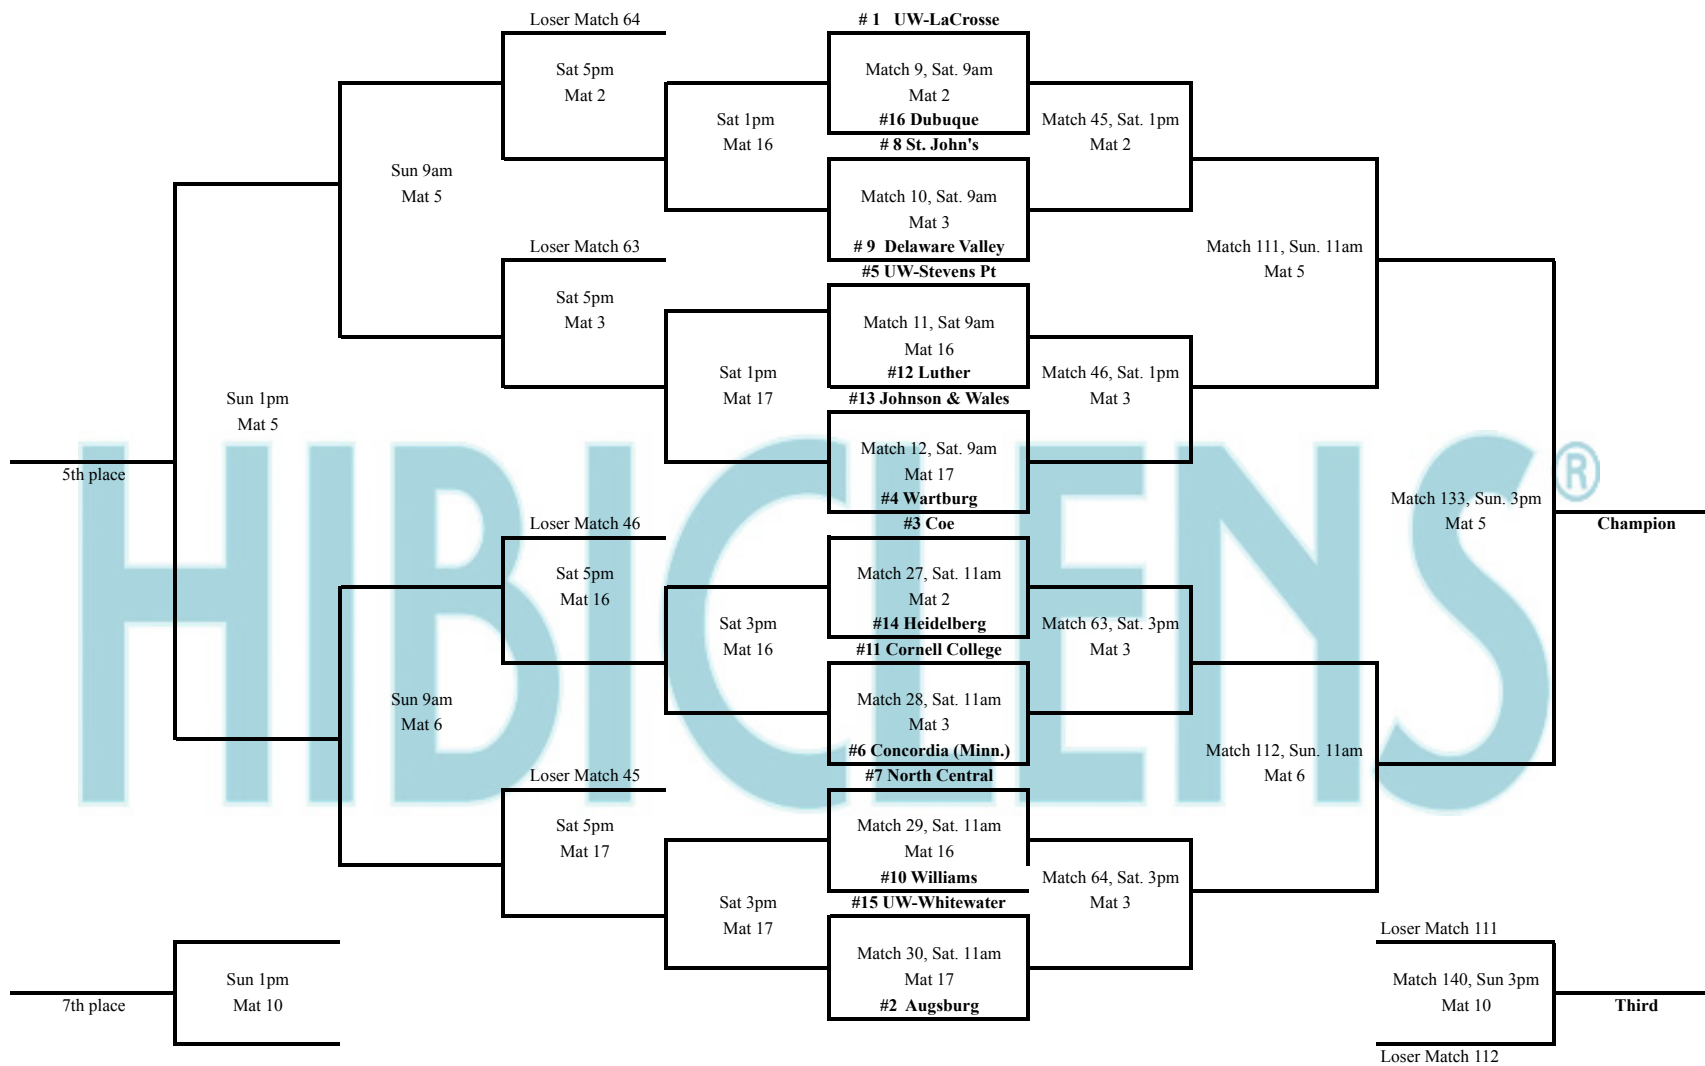

NWCA/Cliff Keen National Duals presented by Hibiclens - Division III