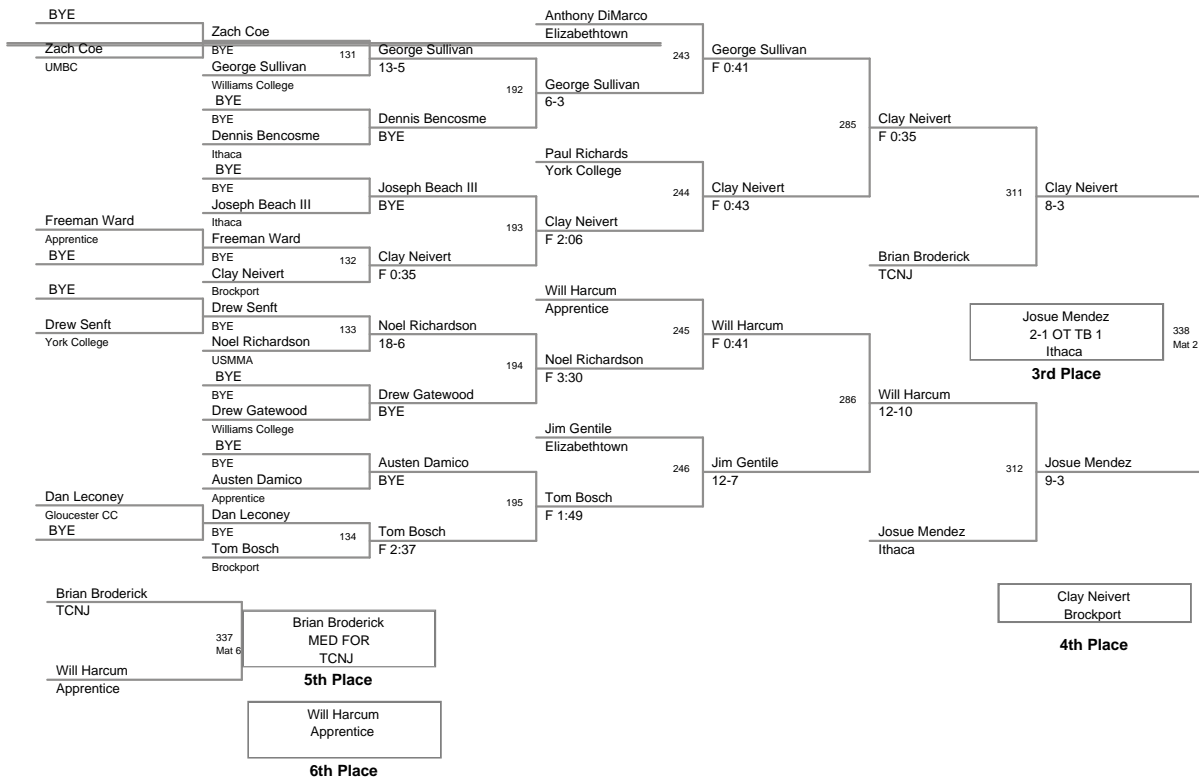

2009 New Standard
Spartan Invitational

141 Lbs

2009 New Standard
Spartan Invitational

157 Lbs

2009 New Standard
Spartan Invitational

174 Lbs

2009 New Standard
Spartan Invitational

285 Lbs