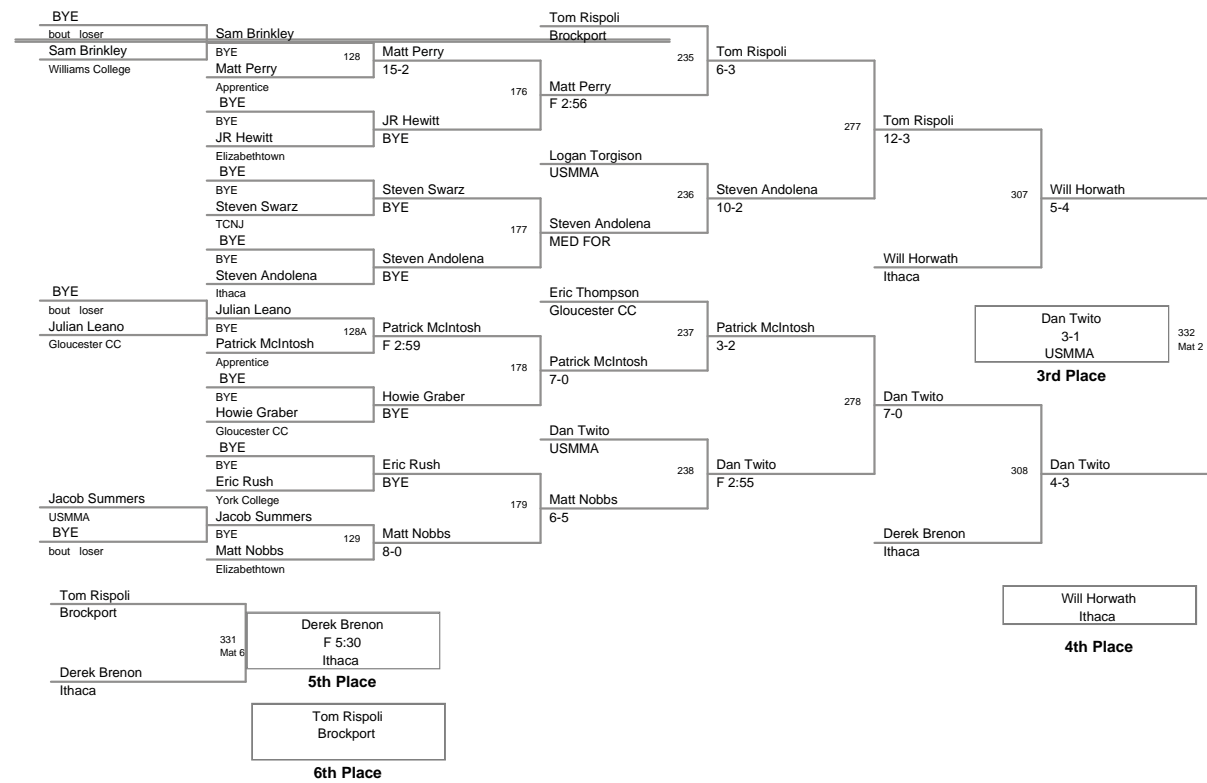

2009 New Standard
Spartan Invitational

157 Lbs