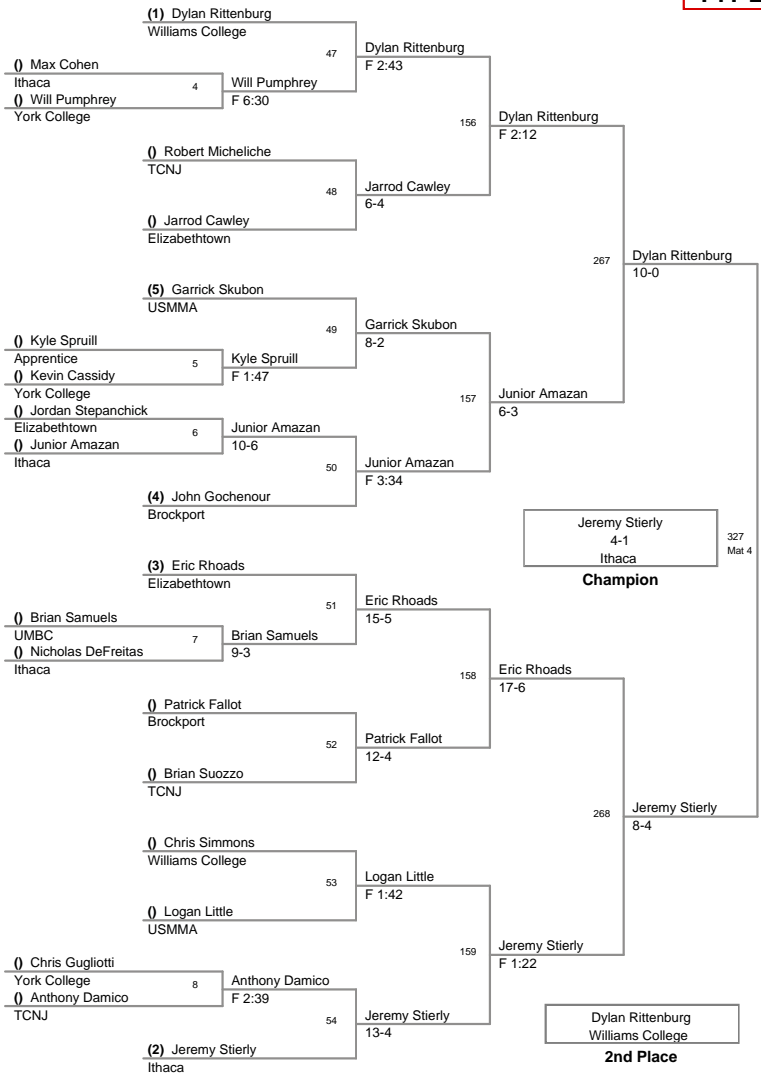

Plc	Points	Team	CH	CONS
1	140.5	Ithaca	-	-
2	139	TCNJ	-	-
3	124	Brockport	-	-
4	120	USMMA	-	-
5	107.5	Williams College	-	-
6	90	Elizabethtown	-	-
7	56.5	York College	-	-
8	47.5	Apprentice	-	-
9	37	Gloucester CC	-	-
10	8.5	UMBC	-	-

2009 New Standard
Spartan Invitational

141 Lbs

2009 New Standard
Spartan Invitational

157 Lbs

2009 New Standard
Spartan Invitational

174 Lbs

2009 New Standard
Spartan Invitational

285 Lbs