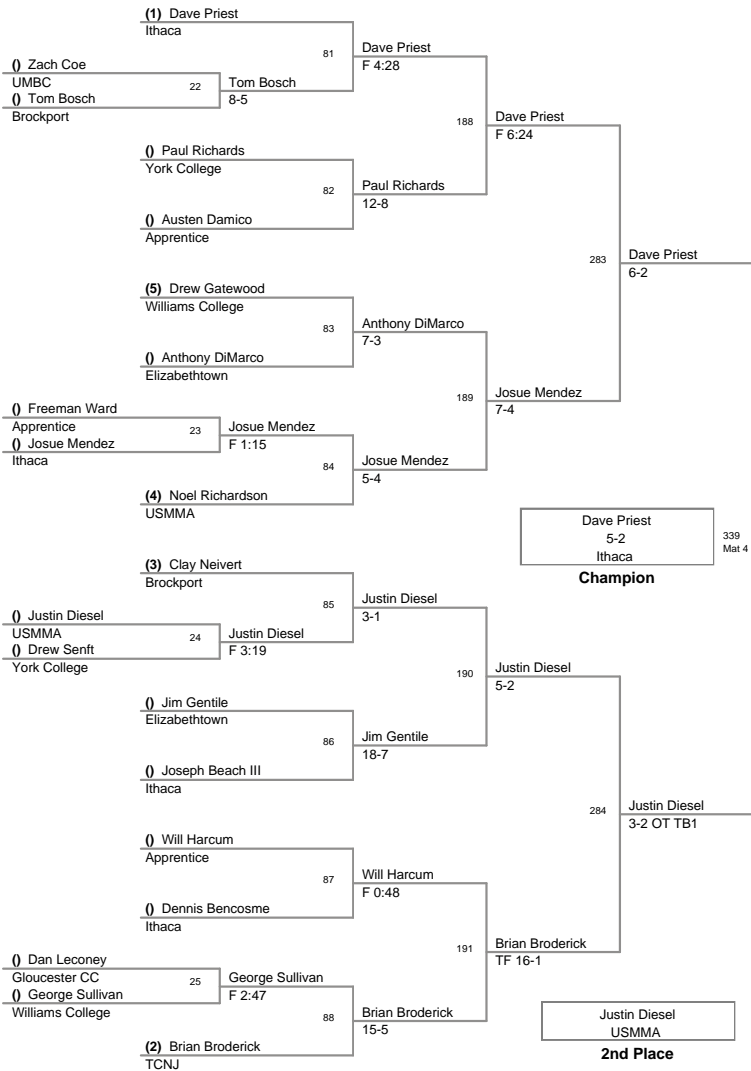

2009 New Standard
Spartan Invitational

141 Lbs

2009 New Standard
Spartan Invitational

157 Lbs

2009 New Standard
Spartan Invitational

174 Lbs

2009 New Standard
Spartan Invitational

285 Lbs